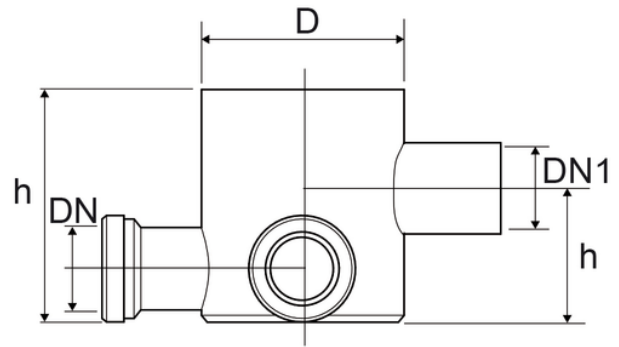

Low trapped floor gulley

EN 1451 Push-Fit PP Pipe and Fittings
 Impact-Resistant
 B1 Fire Reaction Class, Self-extinguishing

Reference	tooltipImage	Colour	H (mm)	H1 (mm)	DN1 (mm)	D (mm)	H2 (mm)	DN (mm)
Z9411PP	-	Grey RAL 7037	120	30	40	100	80	40
Z9711PP	-	Grey RAL 7037	120	30	50	100	80	40