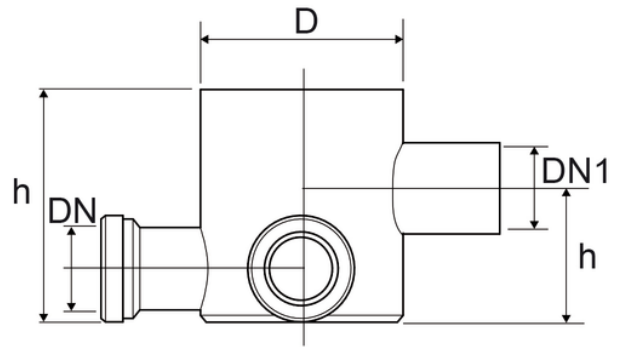

Low trapped floor gulley

EN 1451 Push-Fit PP Pipe and Fittings
 Impact-Resistant
 B1 Fire Reaction Class, Self-extinguishing

Reference	tooltipImage	Colour	H (mm)	H1 (mm)	DN1 (mm)	D (mm)	H2 (mm)	DN (mm)
Z9411PP	-	Grey RAL 7037	120	30	40	100	80	40
Z9711PP	-	Grey RAL 7037	120	30	50	100	80	40