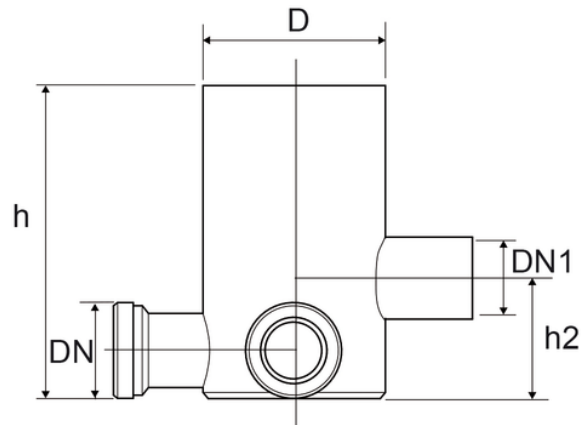

# High trapped floor gully

EN 1451 Push-Fit PP Pipe and Fittings  
 Impact-Resistant  
 B1 Fire Reaction Class, Self-extinguishing

Reference	tooltipImage	Colour	H (mm)	H1 (mm)	DN1 (mm)	D (mm)	H2 (mm)	DN (mm)
Z9511PP	-	Grey RAL 7037	200	30	40	100	80	40
Z9811PP	-	Grey RAL 7037	200	30	50	100	80	40