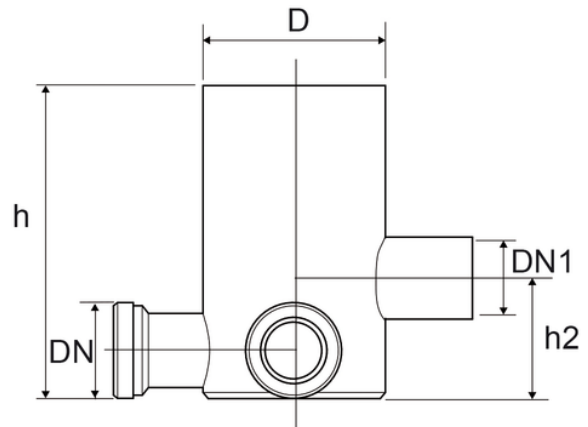

High trapped floor gully

EN 1451 Push-Fit PP Pipe and Fittings
 Impact-Resistant
 B1 Fire Reaction Class, Self-extinguishing

Reference	tooltipImage	Colour	H (mm)	H1 (mm)	DN1 (mm)	D (mm)	H2 (mm)	DN (mm)
Z9511PP	-	Grey RAL 7037	200	30	40	100	80	40
Z9811PP	-	Grey RAL 7037	200	30	50	100	80	40