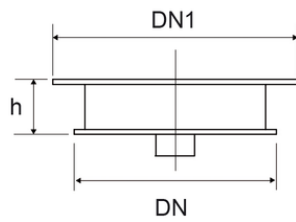

Plug for floor gully with stainless steel plate

Color: RAL 9005 - Black

Material: PP - Stainless steel plate

Reference	tooltiplmage	H (mm)	DN (mm)
Z7450PP	-	3	100