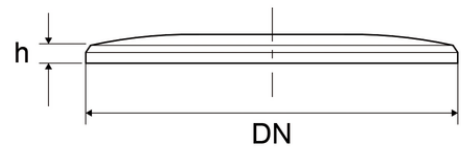

Plug for floor gully with stainless steel plate

Color: RAL 9005 - Black

Material: PP - Stainless steel plate

Reference	tooltiplmage	H (mm)	DN (mm)
Z7450PP	-	3	100