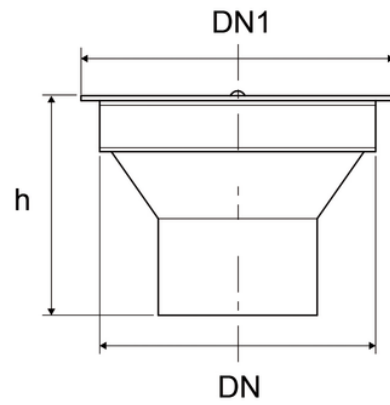

Inox grid with trap

EN 1451 Push-Fit PP Pipe and Fittings
 Impact-Resistant
 B1 Fire Reaction Class, Self-extinguishing

Reference	tooltipImage	Colour	H (mm)	DN1 (mm)	DN (mm)
Z7470PP	-	Grey RAL 7037	96	128	100