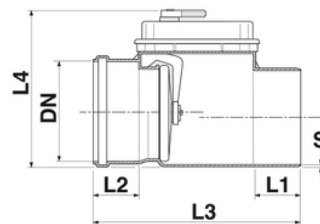

Non Return Valve (lip ring) CLASSICA Ø100-110-125

Sigle Socket - Standard lip Ring
CE Marked according to the norm EN13564
Certified by German Institute LGA

Reference	tooltipImage	DN (mm)	S (mm)	L1 (mm)	L2 (mm)	L3 (mm)	L4 (mm)	RAL	Flaps
1555052	-	100	4,0	58	56	300	230	RAL 8023	TYPE 1
1555551	-	110	4,0	61	61	307	230	RAL 8023	TYPE 1
1556051	-	125	4,0	68	65	318	230	RAL 8023	TYPE 1