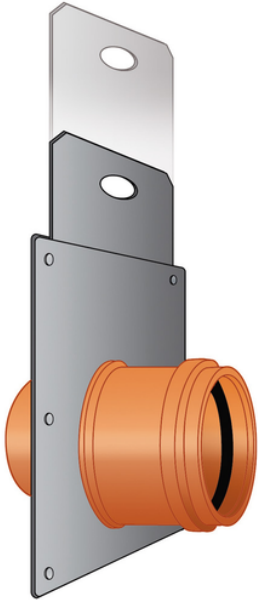

STOP knife valves

Reference	tooltiplmage	Colour	A (mm)	DN (mm)	L (mm)	L1 (mm)	L2 (mm)	Material
P5510G1	-	Grey/Orange	172	110	300	74	110	PVC
P5512G1	-	Grey/Orange	194	125	311	82	142	PVC
P5516G1	-	Grey/Orange	225	160	335	95	180	PVC
P5520G1	-	Grey/Orange	264	200	374	100	219	PVC
P5525G1	-	Grey/Orange	330	250	430	110	250	PVC
P5530G1	-	Grey/Orange	425	315	540	115	340	PVC
P5540G1	-	Grey/Orange	510	400	583	110	450	PVC