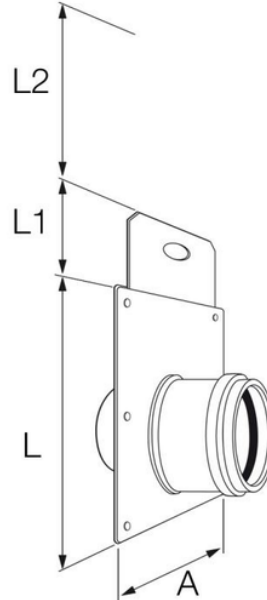

STOP knife valves

Reference	tooltiplmage	Colour	A (mm)	DN (mm)	L (mm)	L1 (mm)	L2 (mm)	Material
P5510G1	-	Grey/Orange	172	110	300	74	110	PVC
P5512G1	-	Grey/Orange	194	125	311	82	142	PVC
P5516G1	-	Grey/Orange	225	160	335	95	180	PVC
P5520G1	-	Grey/Orange	264	200	374	100	219	PVC
P5525G1	-	Grey/Orange	330	250	430	110	250	PVC
P5530G1	-	Grey/Orange	425	315	540	115	340	PVC
P5540G1	-	Grey/Orange	510	400	583	110	450	PVC