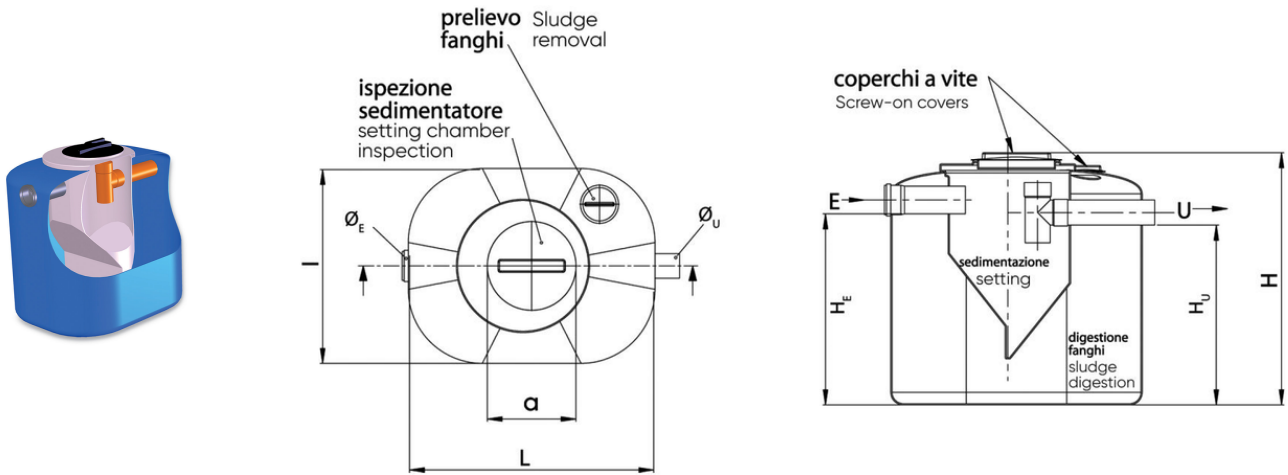

BIO PC, imhoff tank

Elliptical-shaped one-piece polyethylene Imhoff Tank.

Reference	tooltiplmage	Height H (cm)	HE (cm)	HU (cm)	ØE e ØU (mm)	Total Volume (l)	l x L (cm)	a (cm)	Item	Users (E.I.)
IS00211	-	95	73	70	100	500	78x100	30	Tipo "PC" A1	3
IS00212	-	123	99	96	125	1000	78x128	30	Tipo "PC" A2	4