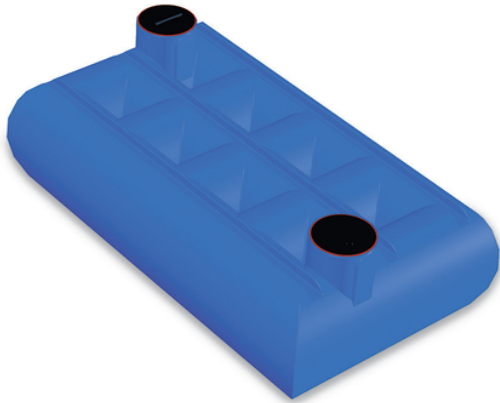

# FLAT, horizontal container

Low rectangular shaped polyethylene container. Its very shallow depth makes it particularly suitable for installation where producing a deep pit is difficult or not financially viable.

Reference	tooltiplmage	Height H (cm)	I (cm)	L (cm)	Capacity (litres)	Item
IS02250	-	120	200	350	5.000	FLAT