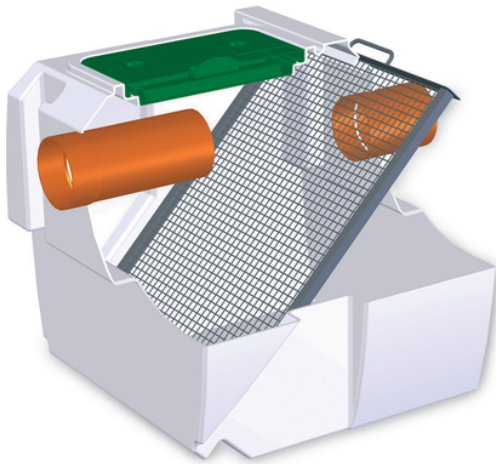

Static Screen

Polyethylene Static Screen, complete with central cover with seal for inspection and maintenance, side supports to accommodate screen, stainless steel combs. The unit comes complete with PVC inlet and outlet pipe

Reference	tooltiplmage	Height H (cm)	I x L (cm)	Capacity (litres)	Item
IS03501	-	82,5	80x86	480	Tipo 500
IS03502	-	102,0	100x106	850	Tipo 1000