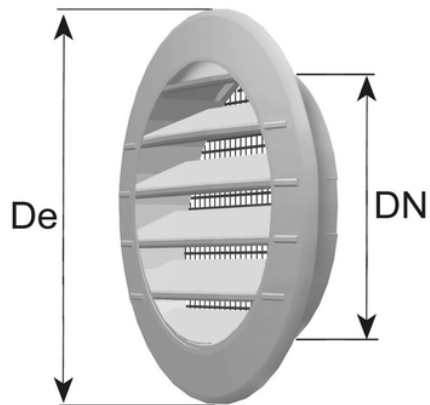

Built-in round grille ø63

Reference	tooltiplmage	Colour	DN (mm)	de	Air Flow (cm ³)	Type	Type	Material	Included	Version
E06TI05	-	White	63	80	14	Easy inspection	Built-in	ABS	Mosquito mesh	-
E06TIG5	-	White	63	80	14	Easy inspection	Built-in	ABS	Mosquito mesh	Thermo shrinking
E08TI05	-	White	80	100	25	Easy inspection	Built-in	ABS	Mosquito mesh	-
E08TIG5	-	White	80	100	25	Easy inspection	Built-in	ABS	Mosquito mesh	Thermo shrinking
E10TI05	-	White	100	120	42	Easy inspection	Built-in	ABS	Mosquito mesh	-
E10TI0R	-	Copper	100	120	42	Easy inspection	Built-in	ABS	Mosquito mesh	-
E10TIG5	-	White	100	120	42	Easy inspection	Built-in	ABS	Mosquito mesh	Thermo shrinking
E12TI05	-	White	125	140	64	Easy inspection	Built-in	ABS	Mosquito mesh	-
E12TIG5	-	White	125	140	64	Easy inspection	Built-in	ABS	Mosquito mesh	Thermo shrinking
V16TI05	-	White	156	190	120	Not inspectable	Built-in	ABS	Mosquito mesh	-
V20TI05	-	White	200	238	132	Not inspectable	Built-in	ABS	-	-