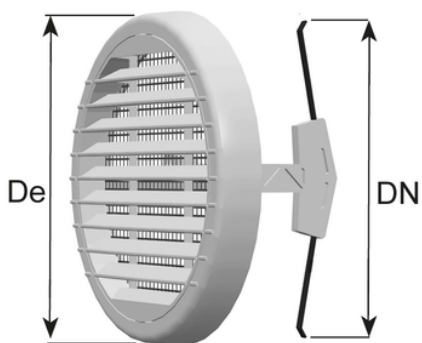

Round push-in vent $\varnothing 135$ (type 100)

Reference	tooltiplmage	Colour	DN pipe (mm)	de	Air Flow (cm ³)	Type	Type	Material	Included	Version
E13TU05	-	White	63 - 125	135	60	Removibile	Spring fixing	ABS	With removable mosquito mesh	-
E13TU0R	-	Copper	63 - 125	135	60	Removibile	Spring fixing	ABS	With removable mosquito mesh	-
E13TUG5	-	White	63 - 125	135	60	Removibile	Spring fixing	ABS	With removable mosquito mesh	Thermo shrinking
E13TUGR	-	Copper	63 - 125	135	60	Removibile	Spring fixing	ABS	With removable mosquito mesh	Thermo shrinking
E16TU05	-	White	80 - 140	160	100 (fino a KW 16,6 secondo norme UNI CIG 7129)	Removibile	Spring fixing	ABS	With removable mosquito mesh	-
E16TU0R	-	Copper	80 - 140	160	100 (fino a KW 16,6 secondo norme UNI CIG 7129)	Removibile	Spring fixing	ABS	With removable mosquito mesh	-
E16TUG5	-	White	80 - 140	160	100 (fino a KW 16,6 secondo norme UNI CIG 7129)	Removibile	Spring fixing	ABS	With removable mosquito mesh	Thermo shrinking
E18TU05	-	White	100 - 160	186	130 (fino a KW 21,5 secondo norme UNI CIG 7129)	Removibile	Spring fixing	ABS	With removable mosquito mesh	-
E18TU0R	-	Copper	100 - 160	186	130 (fino a KW 21,5 secondo norme UNI CIG 7129)	Removibile	Spring fixing	ABS	With removable mosquito mesh	-
E18TUG5	-	White	100 - 160	186	130 (fino a KW 21,5 secondo norme UNI CIG 7129)	Removibile	Spring fixing	ABS	With removable mosquito mesh	Thermo shrinking

Round push-in vent ø135 (type 100)

Reference	tooltimage	Colour	DN pipe (mm)	de	Air Flow (cm ³)	Type	Type	Material	Included	Version
E23TU05	-	White	100 - 200	230	210	Removibile	Spring fixing	ABS	With removable mosquito mesh	-
E23TUG5	-	White	100 - 200	230	210	Removibile	Spring fixing	ABS	With removable mosquito mesh	Thermo shrinking
E23TUGR	-	Copper	100 - 200	230	210	Removibile	Spring fixing	ABS	With removable mosquito mesh	Thermo shrinking
E26TU05	-	White	160 - 250	260	300	Not removibile	Spring fixing	ABS	-	-