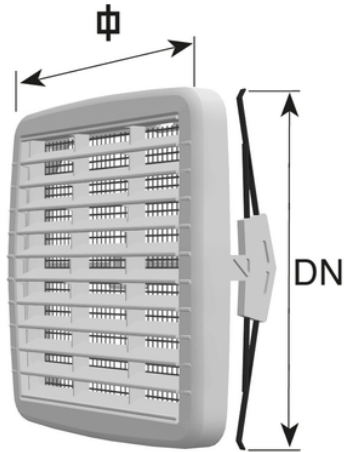

# Square push-in vent 175

Free air 130 cm<sup>2</sup>. With removable mosquito mesh

Reference	tooltiplmage	Colour	DN pipe (mm)	A x B (mm)	Air Flow (cm <sup>3</sup> )	Type	Type	Material	Included	Version
E17QU05	-	White	100 - 160	175 x 175	130 (fino a KW 16,6 secondo norme UNI CIG 7129)	Easy inspection	Spring fixing	ABS	Mosquito mesh	-
E17QUG5	-	White	100 - 160	175 x 175	130 (fino a KW 16,6 secondo norme UNI CIG 7129)	Easy inspection	Spring fixing	ABS	Mosquito mesh	Thermo shrinking
E21QU05	-	White	125 - 200	210 x 210	200 (fino a KW 33,3 secondo norme UNI CIG 7129)	Easy inspection	Spring fixing	ABS	Mosquito mesh	-
E21QUG5	-	White	125 - 200	210 x 210	200 (fino a KW 33,3 secondo norme UNI CIG 7129)	Easy inspection	Spring fixing	ABS	Mosquito mesh	Thermo shrinking