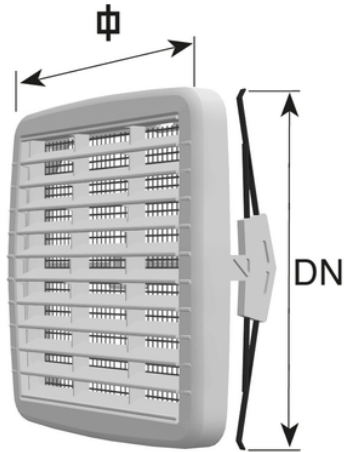

Square push-in vent 175

Free air 130 cm². With removable mosquito mesh

Reference	tooltiplmage	Colour	DN pipe (mm)	A x B (mm)	Air Flow (cm ³)	Type	Type	Material	Included	Version
E17QU05	-	White	100 - 160	175 x 175	130 (fino a KW 16,6 secondo norme UNI CIG 7129)	Easy inspection	Spring fixing	ABS	Mosquito mesh	-
E17QUG5	-	White	100 - 160	175 x 175	130 (fino a KW 16,6 secondo norme UNI CIG 7129)	Easy inspection	Spring fixing	ABS	Mosquito mesh	Thermo shrinking
E21QU05	-	White	125 - 200	210 x 210	200 (fino a KW 33,3 secondo norme UNI CIG 7129)	Easy inspection	Spring fixing	ABS	Mosquito mesh	-
E21QUG5	-	White	125 - 200	210 x 210	200 (fino a KW 33,3 secondo norme UNI CIG 7129)	Easy inspection	Spring fixing	ABS	Mosquito mesh	Thermo shrinking