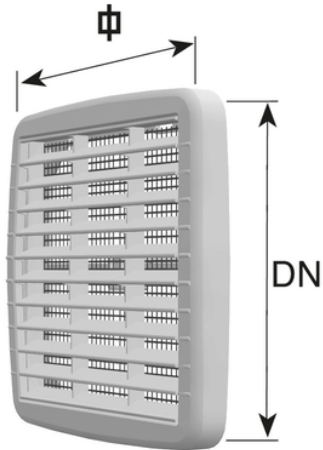

Square surface mounted vent 175

Free air 130 cm². With removable mosquito mesh

Reference	tooltiplmage	Colour	DN pipe (mm)	A x B (mm)	Air Flow (cm ³)	Type	Type	Material	Included	Version
E18QS05	-	White	160	175 x 175	130 (fino a KW 21,5 secondo norme UNI CIG 7129)	Easy inspection	Surface mounted	ABS	Mosquito mesh	-
E18QSG5	-	White	160	175 x 175	130 (fino a KW 21,5 secondo norme UNI CIG 7129)	Easy inspection	Surface mounted	ABS	Mosquito mesh	Thermo shrinking
E22QS05	-	White	200	210 x 210	200 (fino a KW 33,3 secondo norme UNI CIG 7129)	Easy inspection	Surface mounted	ABS	Mosquito mesh	-
E22QSG5	-	White	200	210 x 210	200 (fino a KW 33,3 secondo norme UNI CIG 7129)	Easy inspection	Surface mounted	ABS	Mosquito mesh	Thermo shrinking