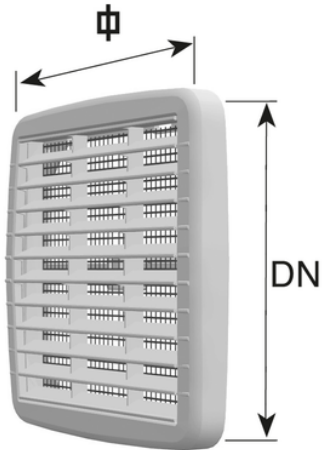

Square surface mounted vent 175

Free air 130 cm². With removable mosquito mesh

Reference	tooltimage	Colour	DN pipe (mm)	A x B (mm)	Air Flow (cm ³)	Type	Type	Material	Included	Version
E18QS05	-	White	160	175 x 175	130 (fino a KW 21,5 secondo norme UNI CIG 7129)	Easy inspection	Surface mounted	ABS	Mosquito mesh	-
E18QSG5	-	White	160	175 x 175	130 (fino a KW 21,5 secondo norme UNI CIG 7129)	Easy inspection	Surface mounted	ABS	Mosquito mesh	Thermo shrinking
E22QS05	-	White	200	210 x 210	200 (fino a KW 33,3 secondo norme UNI CIG 7129)	Easy inspection	Surface mounted	ABS	Mosquito mesh	-
E22QSG5	-	White	200	210 x 210	200 (fino a KW 33,3 secondo norme UNI CIG 7129)	Easy inspection	Surface mounted	ABS	Mosquito mesh	Thermo shrinking