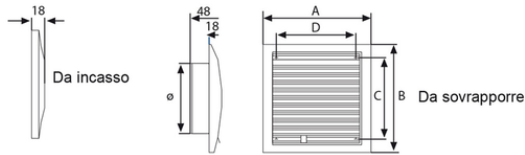

Square built-in vents

Leva apri-chiudi
Open-close lever

Reference	tootiplmage	Colour	A x B (mm)	C x D (mm)	Type	Material
EGQ5005	-	White	150 x 150	95 x 110	Surface mounted	ABS
EGQ9005	-	White	190 x 190	140 x 140	Surface mounted	ABS