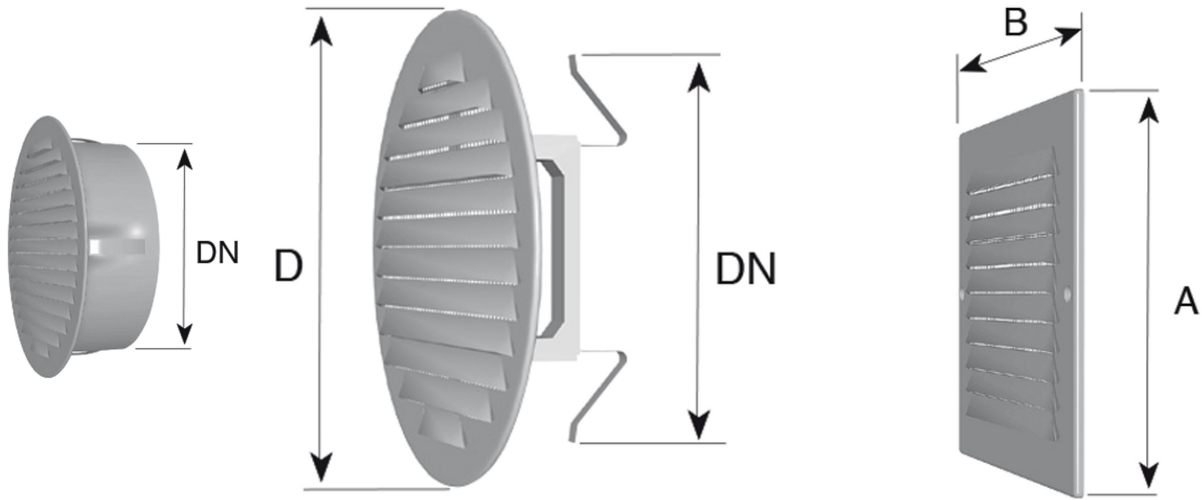

Round built-in grill with mosquito net (Aluminium)

Reference	tootlipImage	DN (mm)	Air Flow (cm ³)	Type	Type	Material	Included	DN pipe (mm)	D	A x B (mm)
GTI30AL	-	80	35	Built-in	Round	Aluminium	Mosquito mesh	-	-	-
GTI35AL	-	100	50	Built-in	Round	Aluminium	Mosquito mesh	-	-	-
GTI40AL	-	120	60	Built-in	Round	Aluminium	Mosquito mesh	-	-	-
GTI45AL	-	140	75	Built-in	Round	Aluminium	Mosquito mesh	-	-	-
GTI50AL	-	150	80	Built-in	Round	Aluminium	Mosquito mesh	-	-	-
GTI55AL	-	160	85	Built-in	Round	Aluminium	Mosquito mesh	-	-	-
GTI65AL	-	200	130	Built-in	Round	Aluminium	Mosquito mesh	-	-	-
GTM30AL	-	-	80	Spring fixing	Round	Aluminium	Mosquito mesh	80 - 125	135	-
GTM35AL	-	-	150	Spring fixing	Round	Aluminium	Mosquito mesh	125 - 160	175	-
GTM40AL	-	-	250	Spring fixing	Round	Aluminium	Mosquito mesh	160 - 200	230	-
GRS40AL	-	-	100	Surface mounted	Rectangular	Aluminium	Mosquito mesh	-	-	140 x 140
GRS45AL	-	-	145	Surface mounted	Rectangular	Aluminium	Mosquito mesh	-	-	140 x 250
GRS50AL	-	-	215	Surface mounted	Rectangular	Aluminium	Mosquito mesh	-	-	140 x 350
GRS55AL	-	-	280	Surface mounted	Rectangular	Aluminium	Mosquito mesh	-	-	230 x 230