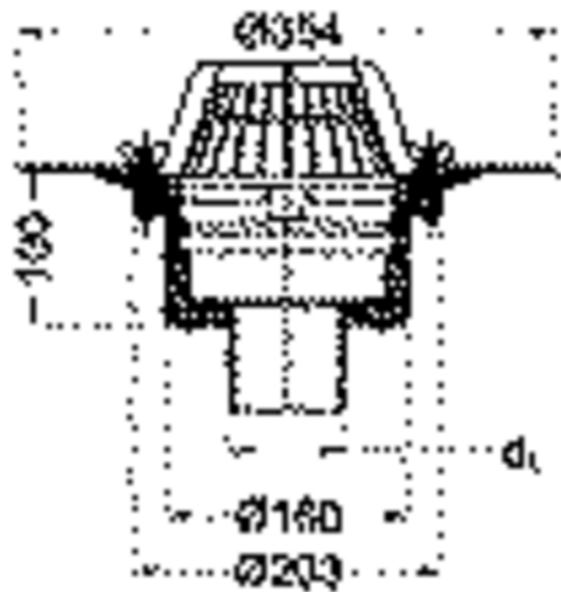

Roof outlet Akasion X62FS for conventional roof drainage

Roof outlet Akasion X62 FS acc. to DIN EN 1253.

For conventional roof drainage.

The drainage element is heat insulated. Outlet: d110, d125 or d160 vertical, delivery includes leaf guard and protective cover.

With stainless steel flange for mounting of polymer roof membranes. Material: Polypropylene, UV stabilized.

Type B : with prefixed butiminous flange.

Type PVC : with extra wide PVC flange for connection to PVC roof membranes. Material: PVC

Type H: Heated roof outlet possible: direct connection to 230V. Heating element acc. to VDE 0721, part 1/3.78 tested.

Reference	Name	tooltiplmage	q	Kg	d1	Type
62 10 47	Roof outlet Akasion X62FS for conventional roof drainage	/_default_upload_bucket/Akasion%20X62FS.png	1	-	75	Akasion X62FS-75 FPO-PP
62 10 61	Roof outlet Akasion X62FS for conventional roof drainage	/_default_upload_bucket/Akasion%20X62FS.png	1	-	110	Akasion X62FS-100
62 10 85	Roof outlet Akasion X62FS for conventional roof drainage	/_default_upload_bucket/Akasion%20X62FS.png	1	-	125	Akasion X62FS-125
62 10 92	Roof outlet Akasion X62FS for conventional roof drainage	/_default_upload_bucket/Akasion%20X62FS.png	1	-	160	Akasion X62FS-150
62 11 46	Roof outlet Akasion X62FS for conventional roof drainage	/_default_upload_bucket/Akasion%20X62FS.png	1	-	75	Akasion X62FS-75 FPO-PP
62 11 60	Roof outlet Akasion X62FS for conventional roof drainage	/_default_upload_bucket/Akasion%20X62FS.png	1	-	110	Akasion X62FS-100 H
62 11 84	Roof outlet Akasion X62FS for conventional roof drainage	/_default_upload_bucket/Akasion%20X62FS.png	1	-	125	Akasion X62FS-125 H
62 11 91	Roof outlet Akasion X62FS for conventional roof drainage	/_default_upload_bucket/Akasion%20X62FS.png	1	-	160	Akasion X62FS-150 H