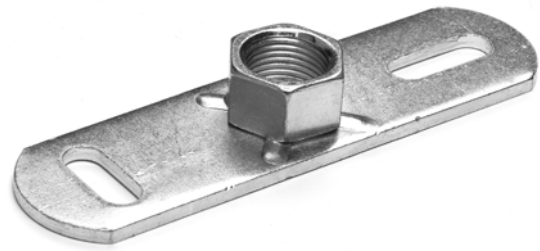

Mounting plate for guide bracket

Fully welded

Reference	Name	tooltiplmage	Kg	l1	l2	l3	l4	S	R	C
70 94 78	Mounting plate for guide bracket	-	0,174	145	38	90	25	4	½"	8,5
70 94 80	Mounting plate for guide bracket	-	0,228	145	38	90	25	4	1"	8,5