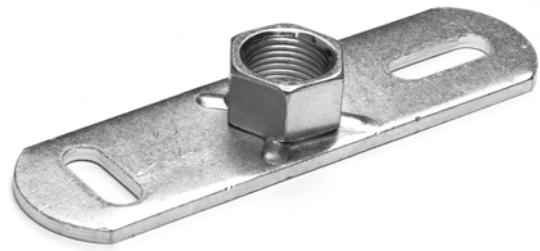

# Mounting plate for guide bracket

Fully welded

Reference	Name	tooltplImage	Kg	l1	l2	l3	l4	S	R	C
70 94 78	Mounting plate for guide bracket	-	0,174	145	38	90	25	4	½"	8,5
70 94 80	Mounting plate for guide bracket	-	0,228	145	38	90	25	4	1"	8,5