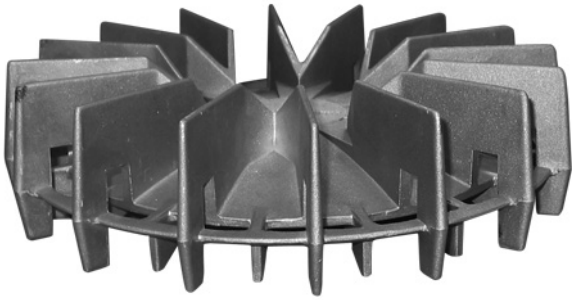

# Air baffle for metal roof- and gutter outlets

Reference	Name	tooltiplmage	Kg	d1
74 06 51	Air baffle for metal roof- and gutter outlets	-	0,640	63
74 09 51	Air baffle for metal roof- and gutter outlets	-	1,040	90
74 11 51	Air baffle for metal roof- and gutter outlets	-	4,260	110