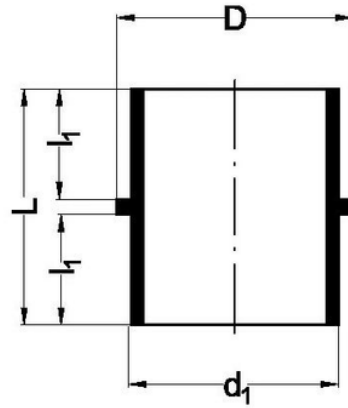

# Flange bushing for screw coupler

Reference	Name	tooltiplmage	d1	Kg	D	L
430405	Flange bushing for screw coupler	-	40	0,022	45	58
430505	Flange bushing for screw coupler	-	50	0,033	56	66
430605	Flange bushing for screw coupler	-	63	0,05	69	73
430705	Flange bushing for screw coupler	-	75	0,068	84	81
430905	Flange bushing for screw coupler	-	90	0,1	99	101
431105	Flange bushing for screw coupler	-	110	0,16	119	112
435605	Flange bushing for screw coupler	-	56	0,035	63	64