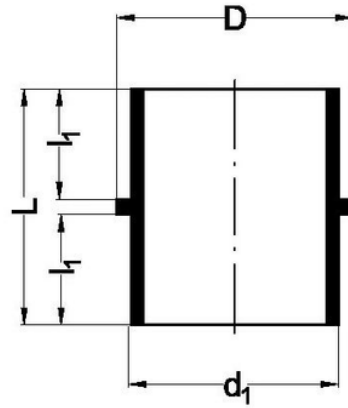

Flange bushing for screw coupler

Reference	Name	tooltiplmage	d1	Kg	D	L
430405	Flange bushing for screw coupler	-	40	0,022	45	58
430505	Flange bushing for screw coupler	-	50	0,033	56	66
430605	Flange bushing for screw coupler	-	63	0,05	69	73
430705	Flange bushing for screw coupler	-	75	0,068	84	81
430905	Flange bushing for screw coupler	-	90	0,1	99	101
431105	Flange bushing for screw coupler	-	110	0,16	119	112
435605	Flange bushing for screw coupler	-	56	0,035	63	64