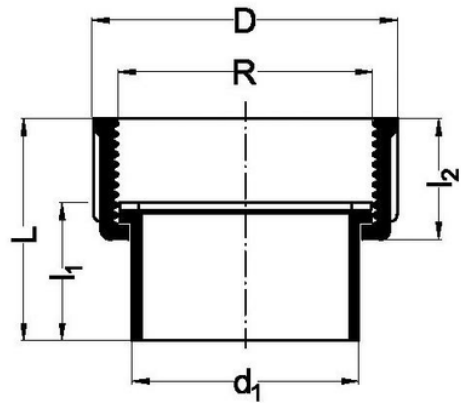

Waste connector With nut and seal

Butt-weld only

Reference	Name	tooltImage	d1	Kg	D	L	l2	R	noteEnum	noteText	
980381	Waste connector With nut and seal	-	32	0,021	54	35	21	1/4"	1	SBR seal	1
980482	Waste connector With nut and seal	-	40	0,025	59	38	21	1/2"	1	SBR seal	1
980583	Waste connector With nut and seal	-	50	0,036	72	44	21	2"	1	SBR seal	1