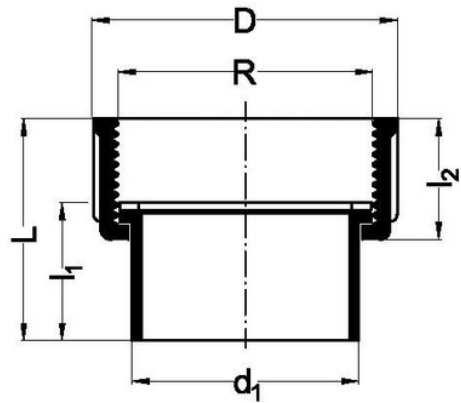

# Waste connector With nut and seal

Butt-weld only

Reference	Name	tooltImage	d1	Kg	D	L	l2	R	noteEnum	noteText	
980381	Waste connector With nut and seal	-	32	0,021	54	35	21	1/4"	1	SBR seal	1
980482	Waste connector With nut and seal	-	40	0,025	59	38	21	1/2"	1	SBR seal	1
980583	Waste connector With nut and seal	-	50	0,036	72	44	21	2"	1	SBR seal	1