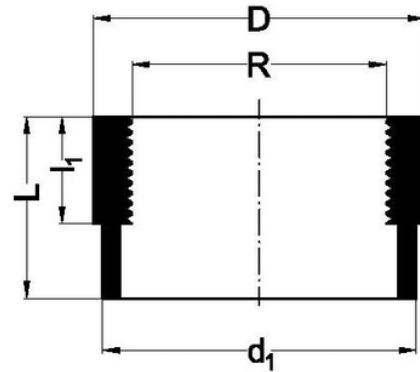

Female thread adaptor short

Butt-weld only

Reference	Name	tooltiplmage	Kg	D	L	l	R	d1
91 04 78	Female thread adaptor short	-	0,022	40	38	30	½"	-
910479	Female thread adaptor short	-	0,04	-	38	-	¾"	40
910480	Female thread adaptor short	-	0,03	-	38	-	1"	40
910481	Female thread adaptor short	-	0,03	-	38	-	1¼"	40
910580	Female thread adaptor short	-	0,03	-	38	-	1"	50
910581	Female thread adaptor short	-	0,03	-	38	-	1¼"	50
910582	Female thread adaptor short	-	0,04	-	38	-	1½"	50
910682	Female thread adaptor short	-	0,04	-	38	-	1½"	63
910683	Female thread adaptor short	-	0,05	-	38	-	2"	63