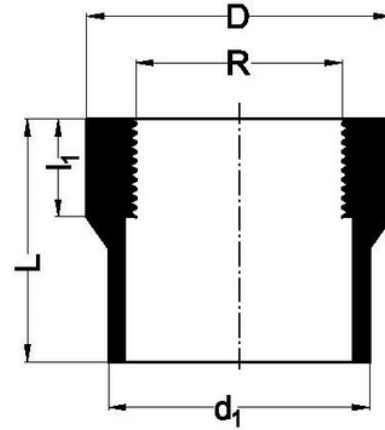

# Female thread adaptor long

Reference	Name	tooltiplmage	d1	Kg	L	R	D	l1
920478	Female thread adaptor long	-	40	0,07	55	1/2"	-	-
920479	Female thread adaptor long	-	40	0,08	70	3/4"	-	-
920480	Female thread adaptor long	-	40	0,06	70	1"	-	-
920481	Female thread adaptor long	-	40	0,06	70	1 1/4"	-	-
920578	Female thread adaptor long	-	50	0,07	60	1/2"	-	-
92 05 79	Female thread adaptor long	-	-	0,070	60	3/4"	40	30
920580	Female thread adaptor long	-	50	0,07	70	1"	-	-
920581	Female thread adaptor long	-	50	0,06	70	1 1/4"	-	-
920582	Female thread adaptor long	-	50	0,09	70	1 1/2"	-	-
920583	Female thread adaptor long	-	50	0,1	70	2"	-	-
920683	Female thread adaptor long	-	63	0,1	70	2"	-	-
920784	Female thread adaptor long	-	75	0,1	70	2 1/2"	-	-
925683	Female thread adaptor long	-	56	0,1	70	2"	-	-