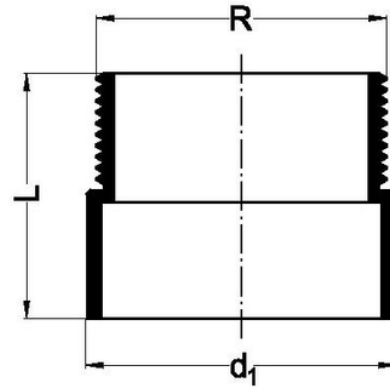

# Male thread adaptor short

Butt-weld only

| Reference | Name                      | tooltipImage | d1 | Kg   | L  | R      |
|-----------|---------------------------|--------------|----|------|----|--------|
| 960478    | Male thread adaptor short | -            | 40 | 0,01 | 30 | 1/2"   |
| 960479    | Male thread adaptor short | -            | 40 | 0,01 | 30 | 3/4"   |
| 960480    | Male thread adaptor short | -            | 40 | 0,01 | 30 | 1"     |
| 960481    | Male thread adaptor short | -            | 40 | 0,01 | 30 | 1 1/4" |
| 960580    | Male thread adaptor short | -            | 50 | 0,01 | 35 | 1"     |
| 960581    | Male thread adaptor short | -            | 50 | 0,01 | 35 | 1 1/4" |
| 960582    | Male thread adaptor short | -            | 50 | 0,01 | 35 | 1 1/2" |
| 960682    | Male thread adaptor short | -            | 63 | 0,02 | 40 | 1 1/2" |
| 960683    | Male thread adaptor short | -            | 63 | 0,02 | 40 | 2"     |