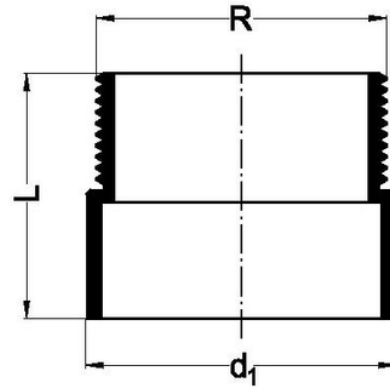

Male thread adaptor short

Butt-weld only

Reference	Name	tooltImage	d1	Kg	L	R
960478	Male thread adaptor short	-	40	0,01	30	1/2"
960479	Male thread adaptor short	-	40	0,01	30	3/4"
960480	Male thread adaptor short	-	40	0,01	30	1"
960481	Male thread adaptor short	-	40	0,01	30	1 1/4"
960580	Male thread adaptor short	-	50	0,01	35	1"
960581	Male thread adaptor short	-	50	0,01	35	1 1/4"
960582	Male thread adaptor short	-	50	0,01	35	1 1/2"
960682	Male thread adaptor short	-	63	0,02	40	1 1/2"
960683	Male thread adaptor short	-	63	0,02	40	2"