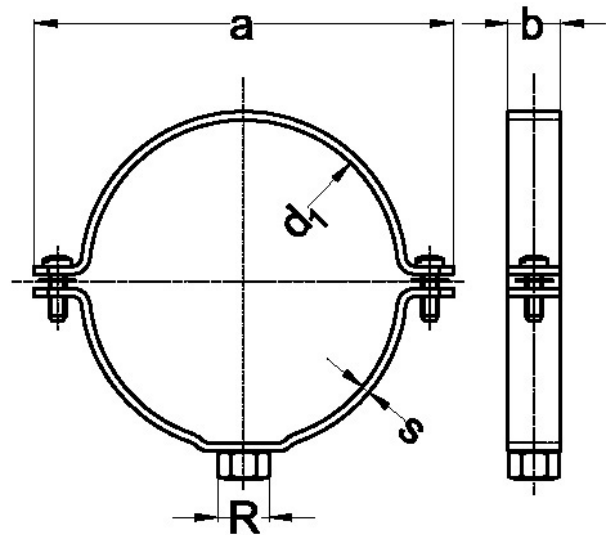

Anchor bracketFor fixing to wall

Reference	Name	tooltiplmage	d1	b	Kg	smallA	R
700478	Anchor bracketFor fixing to wall	-	40	30	0,18	93	½"
700578	Anchor bracketFor fixing to wall	-	50	30	0,2	104	½"
700678	Anchor bracketFor fixing to wall	-	63	30	0,228	113	½"
700778	Anchor bracketFor fixing to wall	-	75	30	0,264	126	½"
700978	Anchor bracketFor fixing to wall	-	90	30	0,33	143	½"
701178	Anchor bracketFor fixing to wall	-	110	30	0,324	161	½"
701278	Anchor bracketFor fixing to wall	-	125	30	0,358	178	½"
701678	Anchor bracketFor fixing to wall	-	160	30	0,438	215	½"
702080	Anchor bracketFor fixing to wall	-	200	40	1,042	283	1"
702580	Anchor bracketFor fixing to wall	-	250	40	1,21	333	1"
703180	Anchor bracketFor fixing to wall	-	315	40	1,472	398	1"
705678	Anchor bracketFor fixing to wall	-	56	30	0,21	113	½"