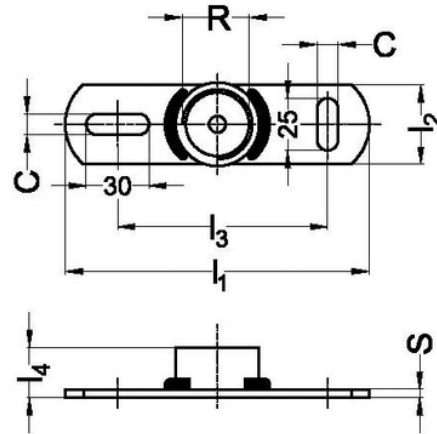

# Mounting plate for anchor bracket For fixing to wall

Reference	Name	tooltiimage	d1	S	Kg	l1	l2	l3	l4	C	R
709478	Mounting plate for anchor bracketFor fixing to wall	-	40-160	4	0,174	145	38	90	19	8,5	½"
709480	Mounting plate for anchor bracketFor fixing to wall	-	200-315	4	0,228	145	38	90	25	8,5	1"