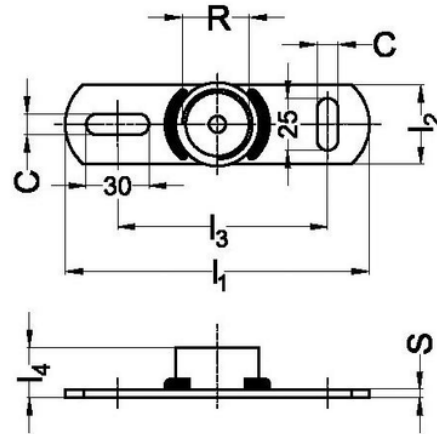

Guide bracketFor fixing to wall

Reference	Name	tooltiplImage	d1	b	Kg	smallA	R
700410	Guide bracketFor fixing to wall	-	40	30	0,155	93	M10
700510	Guide bracketFor fixing to wall	-	50	30	0,172	104	M10
700610	Guide bracketFor fixing to wall	-	63	30	0,214	113	M10
700710	Guide bracketFor fixing to wall	-	75	30	0,236	126	M10
700910	Guide bracketFor fixing to wall	-	90	30	0,28	143	M10
701110	Guide bracketFor fixing to wall	-	110	30	0,328	161	M10
701210	Guide bracketFor fixing to wall	-	125	30	0,328	178	M10
701610	Guide bracketFor fixing to wall	-	160	30	0,396	215	M10
702080	Guide bracketFor fixing to wall	-	200	40	1,042	283	1"
702580	Guide bracketFor fixing to wall	-	250	40	1,21	333	1"
703180	Guide bracketFor fixing to wall	-	315	40	1,472	398	1"
705610	Guide bracketFor fixing to wall	-	56	30	0,188	113	M10