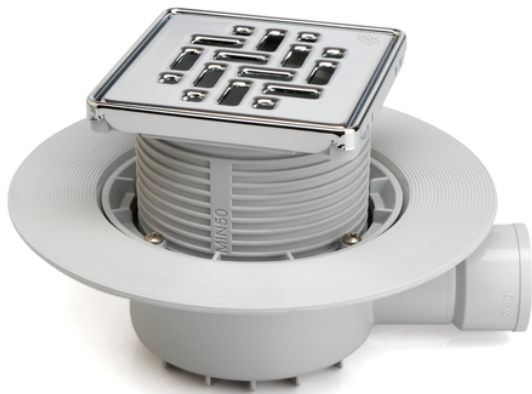

# Floor gully for shower tray works-50mm trap

Floor gully for masonry built shower tray, horizontal outlet.

Reference	tootiplimage	characteristics	Box units	measurement
012927	-	A - Satin Grid	4	Ø40M-Ø40H
012937	-	A - Satin Grid	4	Ø40M-Ø50M
012945	-	B - Chromed grid	4	Ø40M-Ø40H
012946	-	C Chromed grid	4	Ø40M-Ø40H
012947	-	D - Chromed grid	4	Ø40M-Ø40H
012948	-	A - Chromed grid	4	Ø40M-Ø40H
012955	-	B - Satin GRID	4	Ø40M-Ø40H
012956	-	C Satin GRID	4	Ø40M-Ø40H
012957	-	D Satin GRID	4	Ø40M-Ø40H
012965	-	B - Chromed grid	4	Ø40M-Ø50M
012966	-	C Chromed grid	4	Ø40M-Ø50M
012967	-	D - Chromed grid	4	Ø40M-Ø50M
012968	-	A - Chromed grid	4	Ø40M-Ø50M
012975	-	B - Satin GRID	4	Ø40M-Ø50M
012976	-	C Satin GRID	4	Ø40M-Ø50M
012977	-	D Satin GRID	4	Ø40M-Ø50M
112927	-	A - Anti-vandalism Satin GRID	4	Ø40M-Ø40H
112937	-	A - Anti-vandalism Satin GRID	4	Ø40M-Ø50M