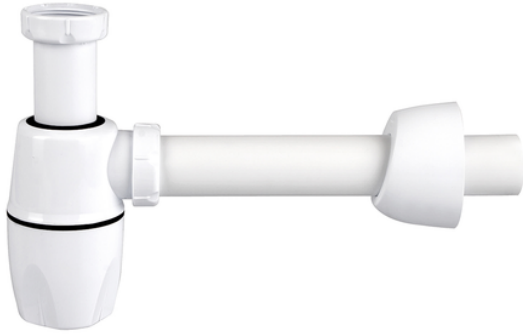

Bottle juntafix trap

Adjustable short bottle Juntafix trap, horizontal outlet, threaded, extendible with bulk head fitting.

Reference	tooltiplmage	Box units	measurement	D	E	F	r	aMaxMin	bMaxMin	product.detail.attribute.cMaxMin
001668	-	25	11/2	65	85	40	1 1/2"	220-155	217-120	115-45