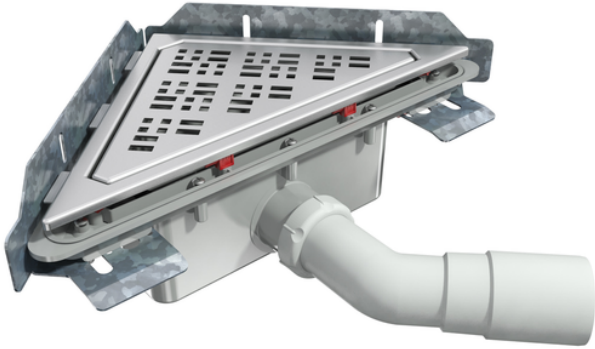

# Linum triangular floor gully

Trapped floor gully for masonry built shower tray.

Reference	tooltiplmage	characteristics	Box units	measurement
013358	-	ELEGANCE Grid	2	1 1/2" H-Ø 40/50M