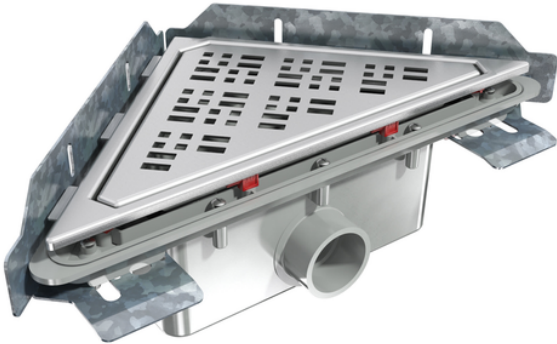

Linum triangular floor gully

Trapped floor gully for masonry built shower tray.

Reference	tooltiplmage	characteristics	Box units	measurement
013359	-	ELEGANCE Grid	2	Ø 40H