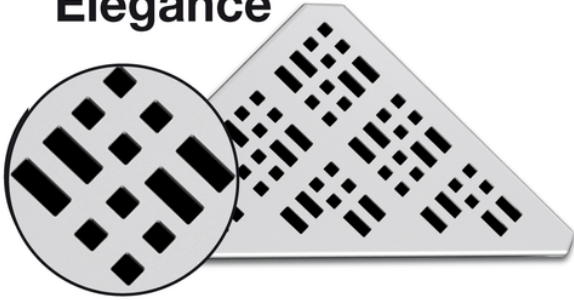

Triangular Linum stainless steel grid

Elegance

Reference	tooltiplmage	characteristics	Box units
013394	-	ELEGANCE Grid	1