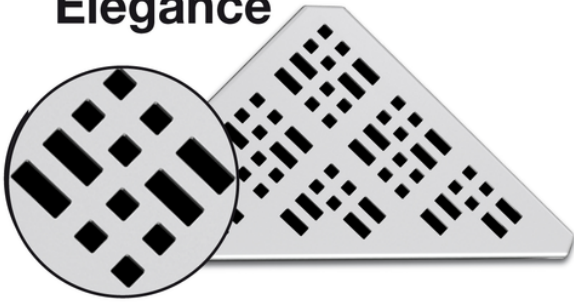

# Triangular Linnum stainless steel grid

Elegance

Reference	tooltiplmage	characteristics	Box units
013394	-	ELEGANCE Grid	1