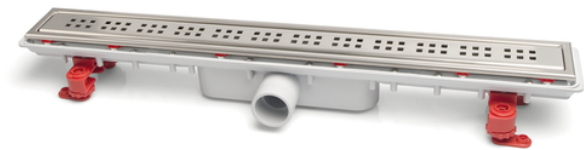

Linum channel reduced height for gluing outlet. Classic grid

Slot channel with grid, width 50 mm, in different lengths. Detachable trap with anti vac device. Horizontal outlet 40F/50M mm.

Reference	tootiplmage	characteristics	Box units	measurement
013416	-	CLASSIC	1	50X650mm
013417	-	CLASSIC	1	50X750mm
013418	-	CLASSIC	1	50X850mm
013419	-	CLASSIC	1	50X950mm