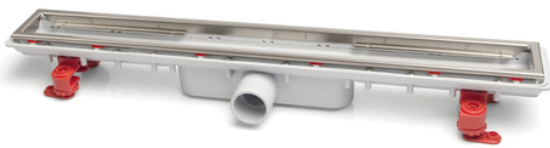

Linum channel reduced height for gluing outlet. Without grid

Slot channel without grid, width 50 mm, in different lengths. Detachable trap with anti vac device. Horizontal outlet 40F/50M mm.

Reference	tooltiplmage	Box units	measurement
013461	-	1	50X650mm
013471	-	1	50X750mm
013481	-	1	50X850mm
013491	-	1	50X950mm