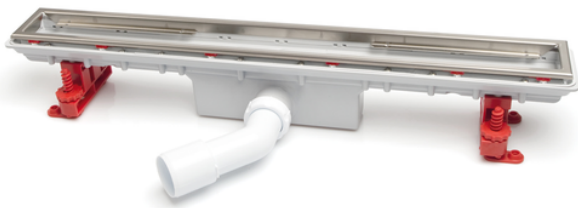

Linum channel swivelling outlet. Without grid

Slot channel without grid, width 50 mm, in different lengths, with orientable outlet. Detachable trap. 45° swivelling outlet PP male 40/50 mm.

Reference	tooltiplmage	Box units	measurement
013531	-	1	50X350mm
013551	-	1	50X550mm
013561	-	1	50X650mm
013571	-	1	50X750mm
013581	-	1	50X850mm
013591	-	1	50X950mm