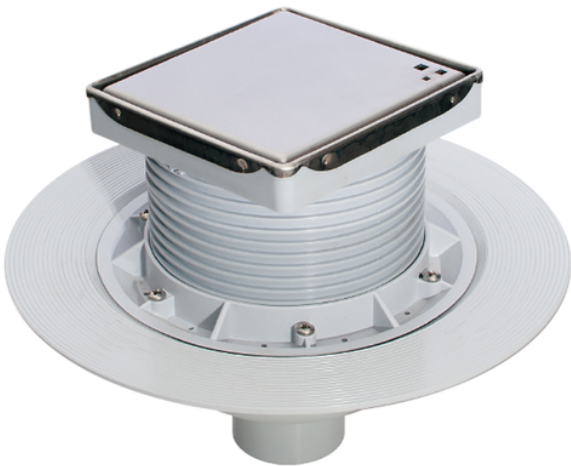

Floor gully for shower tray works vertical outlet

Floor gully for shower tray works, vertical PVC outlet. Stainless Steel grid 112 x 112 mm.

Reference	tooltiplmage	characteristics	Box units	measurement
013844	-	SOFT Satin GRID	4	Ø50M