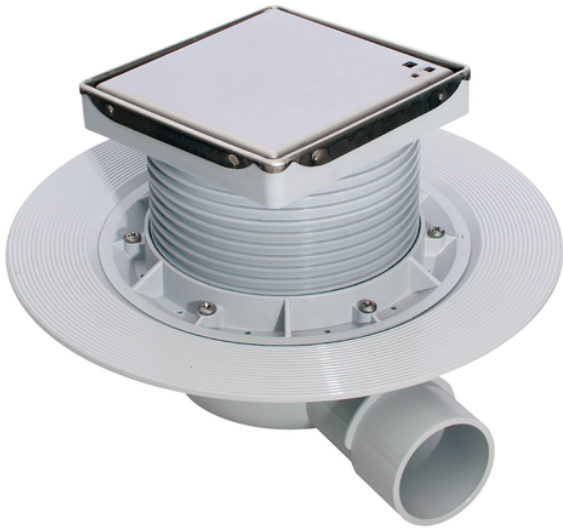

# Floor gully for shower tray works horizontal outlet

Floor gully for shower tray works, horizontal PVC outlet. Stainless Steel grid 112 x 112 mm.

Reference	tooltiplmage	characteristics	Box units	measurement
013845	-	SOFT Satin GRID	4	Ø40MØ50M