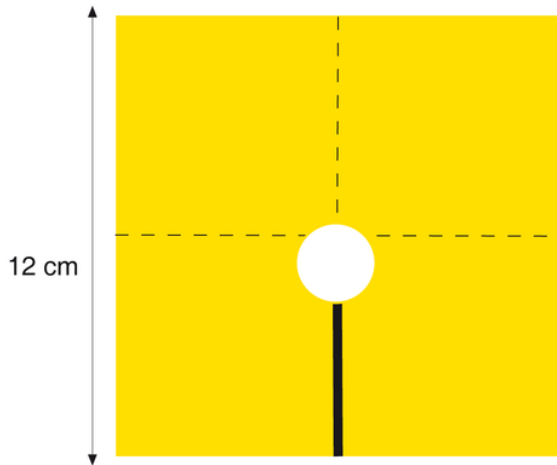

# Geotextile water tightening fabric for flow tube

| Reference | tooltiplmage | Box units |
|-----------|--------------|-----------|
| 022325    | -            | 10        |