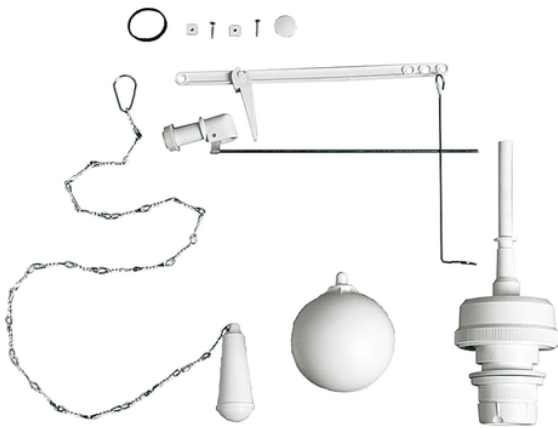

# Cistern mechanism, raised tank

Flush mechanism set, including flushing valve, float valve, chain and lever.

Reference	tooltiplmage	Box units	measurement
023040	-	25	11/4