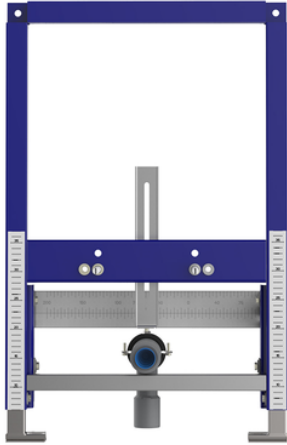

# Bidet module 820 mm height

Bidet module. 135 to 205 mm wall adjustment. Frame set with wallfixation elements and sound absorbing screws. 90° elbow (Ø32-40inlet, Ø40-50 outlet) and fastening screws. Specific design for under window installations.

Reference	tooltiplmage	Box units	measurement
023158	-	1	820 mm