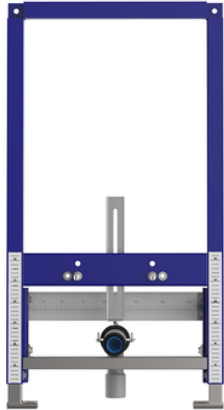

# Bidet module 985 mm height

Bidet module. 135 to 205 mm wall adjustment. Frame set with wall fixation elements and soundabsorbing screws. 90° elbow (Ø32-40 inlet, Ø40-50 outlet) and fastening screws.

Reference	tooltiplmage	Box units	measurement
023230	-	1	985X525