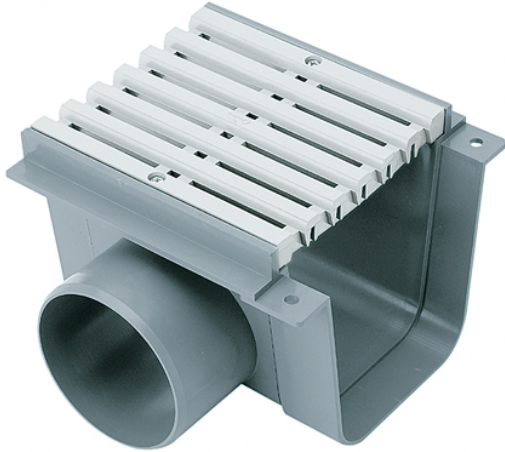

Channel with grid and outlet

Channel side outlet with grid. (150 long x 130 wide x 127 high).

Reference	tooltiplmage	characteristics	Box units	measurement
029010	-	Passable Grey	10	150 - Ø90 - 130