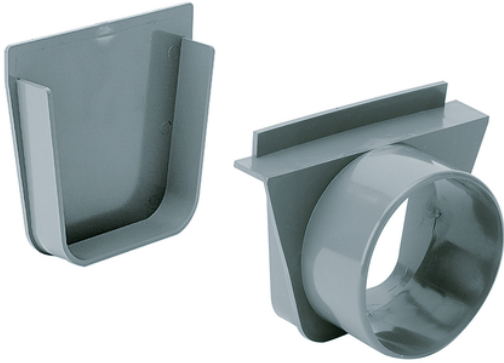

Plug/outl.set for channe

Cap set / Outlet for gutter.

Reference	tooltiplmage	characteristics	Box units	measurement
029012	-	Grey	10	Ø 110