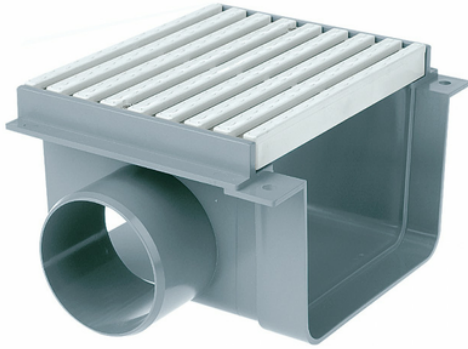

Channel/grid outlet

170 with outlet \varnothing 90 M.. (170 long x 200 wide x 130 high).

Reference	tooltiplmage	characteristics	Box units	measurement
029033	-	Pedestrian LIGHT Grey	5	Salida \varnothing 90 M