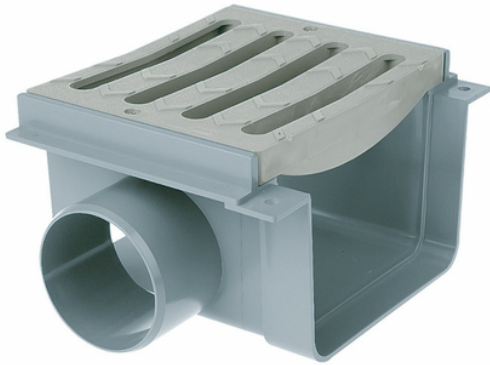

Channel/grid outlet

170 with outlet \varnothing 90 M.. (170 long x 200 wide x 130 high).

Reference	tooltiplmage	characteristics	Box units	measurement
029034	-	Passable Grey	5	Salida \varnothing 90 M