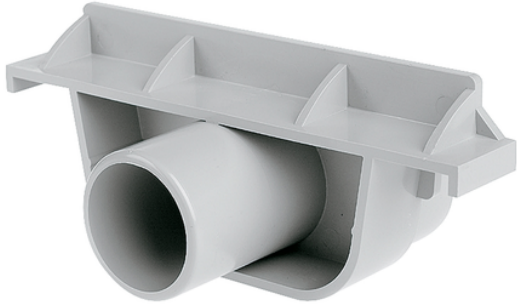

# Plug/outlet

Channel cap/outlet (dye-cast cap/outlet).

Reference	tooltiplmage	characteristics	Box units	measurement
029036	-	Pedestrian LIGHT Grey	20	Ø40-ALT.64