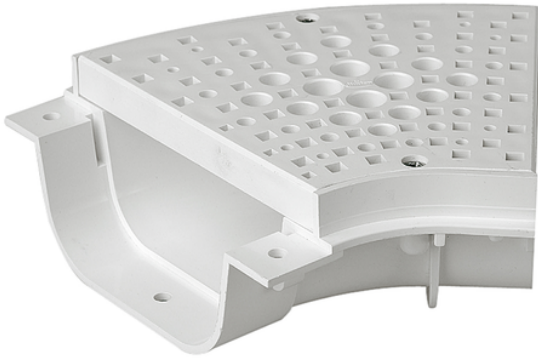

Right angle channel with grid

Channel angle with grid. Right Turn.

| Reference | tooltiplmage | characteristics | Box units | measurement |
|-----------|--------------|-----------------------|-----------|-------------|
| 029038 | - | Pedestrian LIGHT Grey | 10 | 45°-ALT.64 |
| 029049 | - | Pedestrian White | 10 | 45°-ALT.64 |
| 029053 | - | Pedestrian Sand | 10 | 45°-ALT.64 |