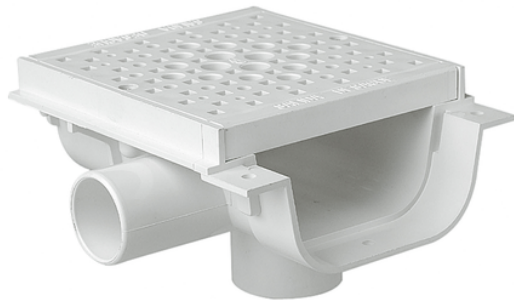

Channel with grid

PVC channel with stainless steel grids and outlets (150 long x 130 wide x 64 high)(dye-cast cap/outlet).

Reference	tooltiplmage	characteristics	Box units	measurement
029039	-	Pedestrian LIGHT Grey	10	Largo 150 - Alto 64 - Ancho 130
029050	-	Pedestrian White	10	Largo 150 - Alto 64 - Ancho 130
029054	-	Pedestrian Sand	10	Largo 150