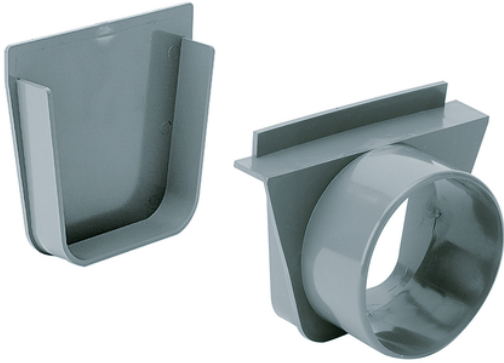

Plug outlet

Cap set / Outlet for gutter.

Reference	tooltImage	characteristics	Box units	measurement
029040	-	Grey	10	Ø110-Ancho 130