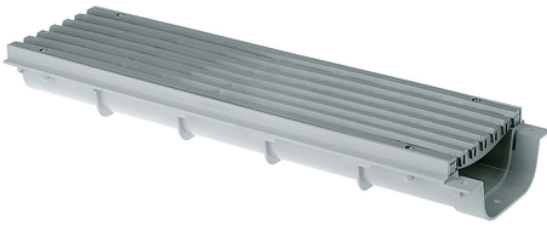

Channel with grid

PVC channel with stainless steel grid (500 long x 130 wide x 64 high).

| Reference | tooltiplmage | characteristics | Box units | measurement |
|-----------|--------------|-----------------|-----------|-------------|
| 029042 | - | Passable Grey | 10 | 500-ALT.64 |