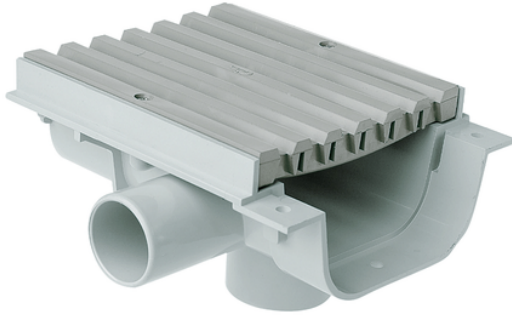

# Channel with grid

PVC channel with stainless steel grids and outlets (150 long x 130 wide x 64 high)(dye-cast cap/outlet).

Reference	tooltiplmage	characteristics	Box units	measurement
029044	-	Passable Grey	10	Largo 150 - Alto 64 - Ancho 130